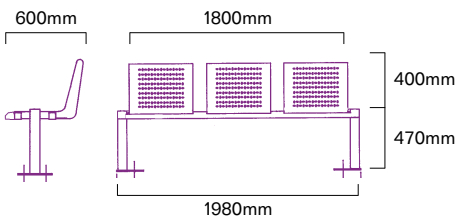

Shown polyester powder coated

ASF 4008