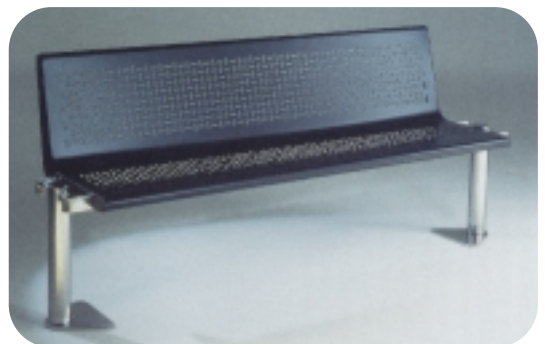

Shown polyester powder coated