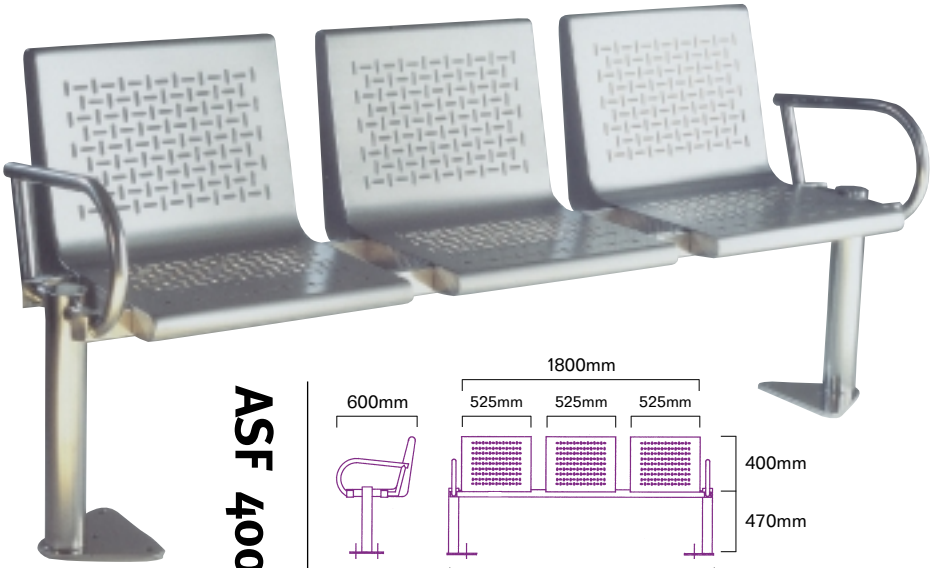

seating

ASF 4000

ASF 4001

millennium bench

ASF 4002

millennium seat

ASF 4003

Version Seats and benches available which can also be supplied in various modular configurations. Also Square, Hexagonal etc units available.

Size Standard length is 1800mm, other lengths on request.

Extras Arm supports available for seats and benches.
Alternative pattern perforating available.

ASF 4004

ASF 4005

ASF 4006

Shown polyester powder coated