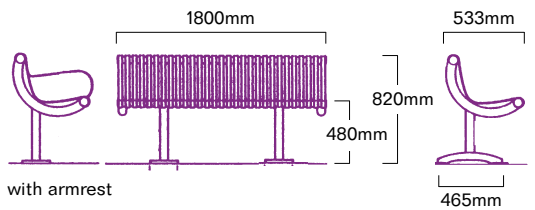

seating

ASF 4000

ASF 4001

millennium bench

ASF 4002

millennium seat

ASF 4003

Version Seats and benches available which can also be supplied in various modular configurations. Also Square, Hexagonal etc units available.

Size Standard length is 1800mm, other lengths on request.

Extras Arm supports available for seats and benches.
Alternative pattern perforating available.

ASF 4004

ASF 4005

ASF 4006

Shown polyester powder coated