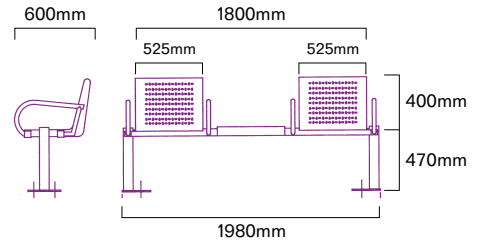

Size Standard length is 1800mm, other lengths on request.

Extras Arm supports available for seats and benches.
Alternative pattern perforating available.

ASF 4004

ASF 4005

ASF 4006

Shown polyester powder coated