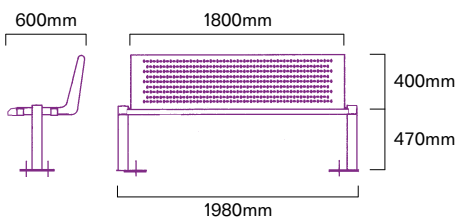

Shown polyester powder coated