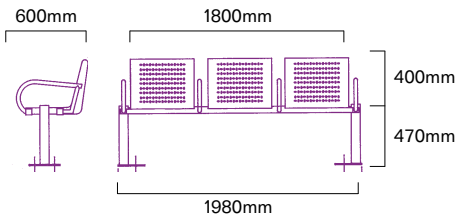

Size Standard length is 1800mm, other lengths on request.

Extras Arm supports available for seats and benches.
Alternative pattern perforating available.

ASF 4004

ASF 4005

ASF 4006

Shown polyester powder coated