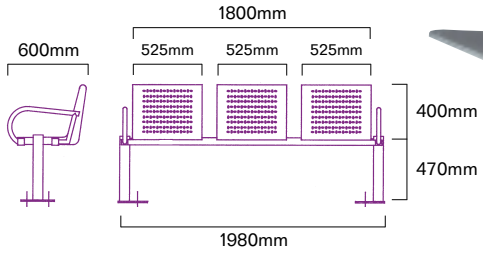

seating

ASF 4000

ASF 4001

millennium bench

ASF 4002

millennium seat

ASF 4003

Version Seats and benches available which can also be supplied in various modular configurations. Also Square, Hexagonal etc units available.

Size Standard length is 1800mm, other lengths on request.

Extras Arm supports available for seats and benches.
Alternative pattern perforating available.

ASF 4004

ASF 4005

ASF 4006

Shown polyester powder coated