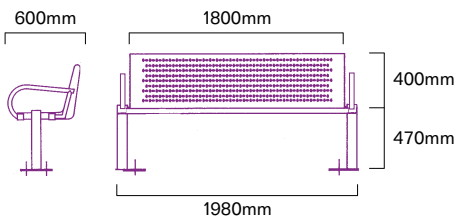

seating

ASF 4000

ASF 4001

millennium bench

ASF 4002

millennium seat

ASF 4003

Version Seats and benches available which can also be supplied in various modular configurations. Also Square, Hexagonal etc units available.

Size Standard length is 1800mm, other lengths on request.

Extras Arm supports available for seats and benches.
Alternative pattern perforating available.

ASF 4004

ASF 4005

ASF 4006

Shown polyester powder coated