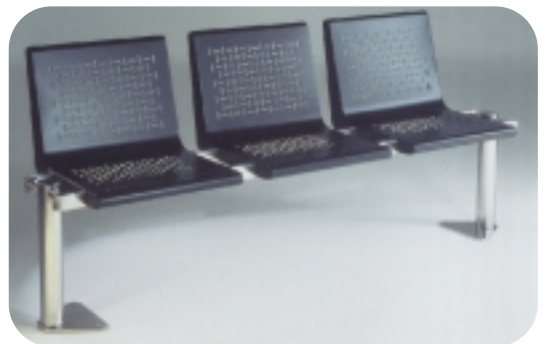

Shown polyester powder coated

ASF 4008