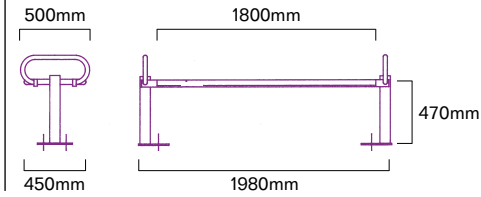

seating

ASF 4000

ASF 4001

millennium bench

ASF 4002

millennium seat

ASF 4003

Version Seats and benches available which can also be supplied in various modular configurations. Also Square, Hexagonal etc units available.

Size Standard length is 1800mm, other lengths on request.

Extras Arm supports available for seats and benches.
Alternative pattern perforating available.

ASF 4004

ASF 4005

ASF 4006

Shown polyester powder coated