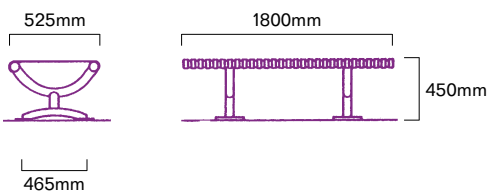

seating

ASF 4000

ASF 4001

millennium bench

ASF 4002

millennium seat

ASF 4003

Version Seats and benches available which can also be supplied in various modular configurations. Also Square, Hexagonal etc units available.

Size Standard length is 1800mm, other lengths on request.

Extras Arm supports available for seats and benches.
Alternative pattern perforating available.

ASF 4004

ASF 4005

ASF 4006

Shown polyester powder coated