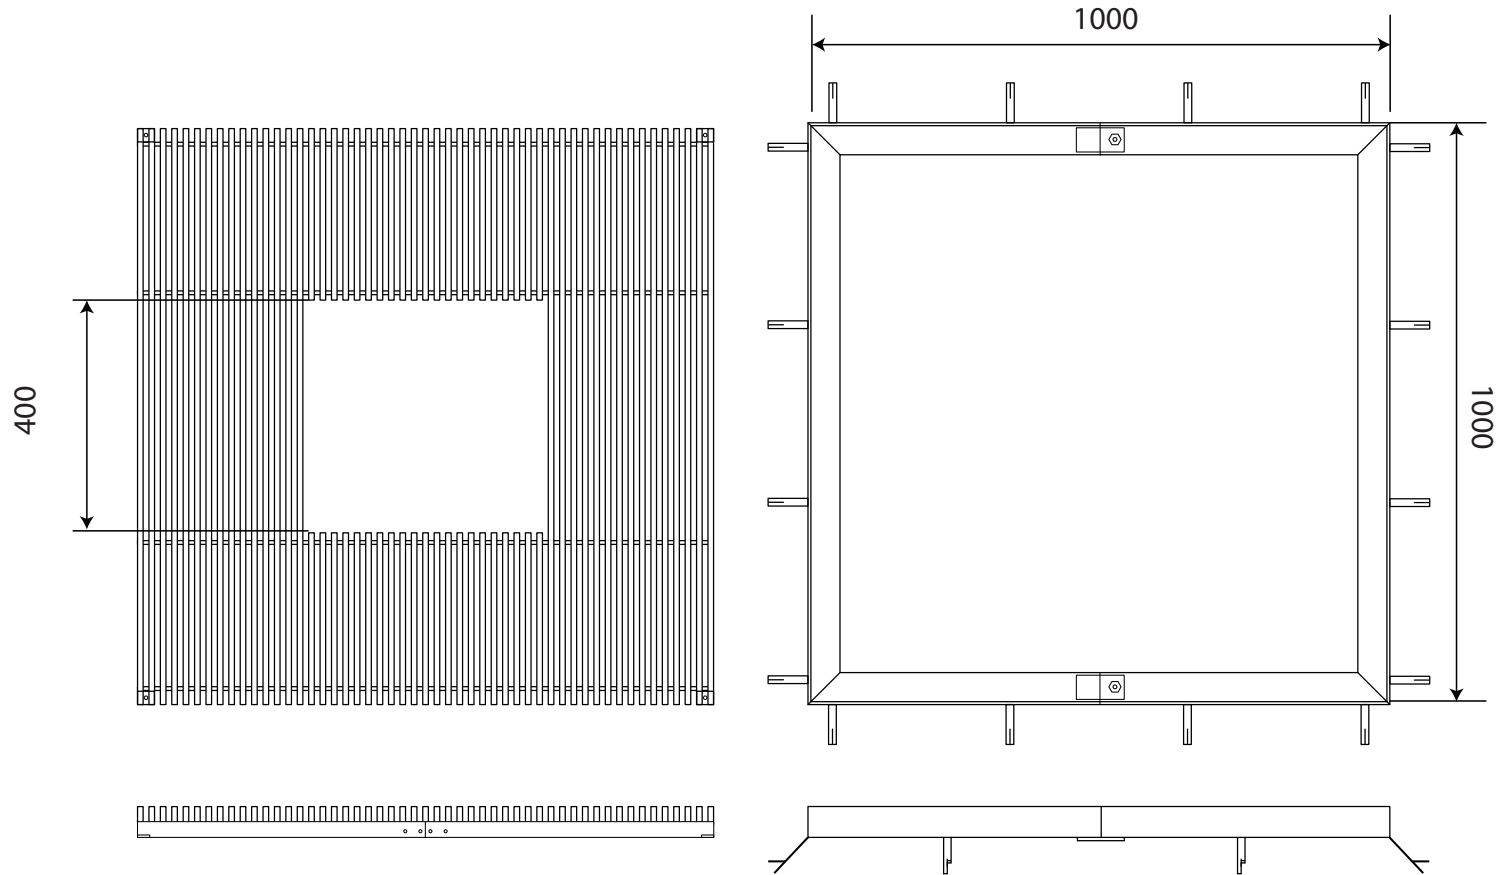

ASF

architectural street furnishings

Stainless Steel Tree Grille & Frame ASF 3000/1000/SS

Material: Stainless Steel Marine Grade 316. Other grades available on request

Finish: Top Surface of tree grille satin brushed

Supporting Frames: All tree grilles come with medium duty stainless steel frames in two halves. Other heavier duty frames or paving support frames available on request

Security Fixing: Tree grilles come with facility to fix directly to supporting frames thus increasing rigidity and also preventing unauthorised removal

Irrigation Holes & Covers: We can supply tree grilles with irrigation holes and covers in order to give access to the irrigation of the tree root system. Other products relating to irrigation are available on request