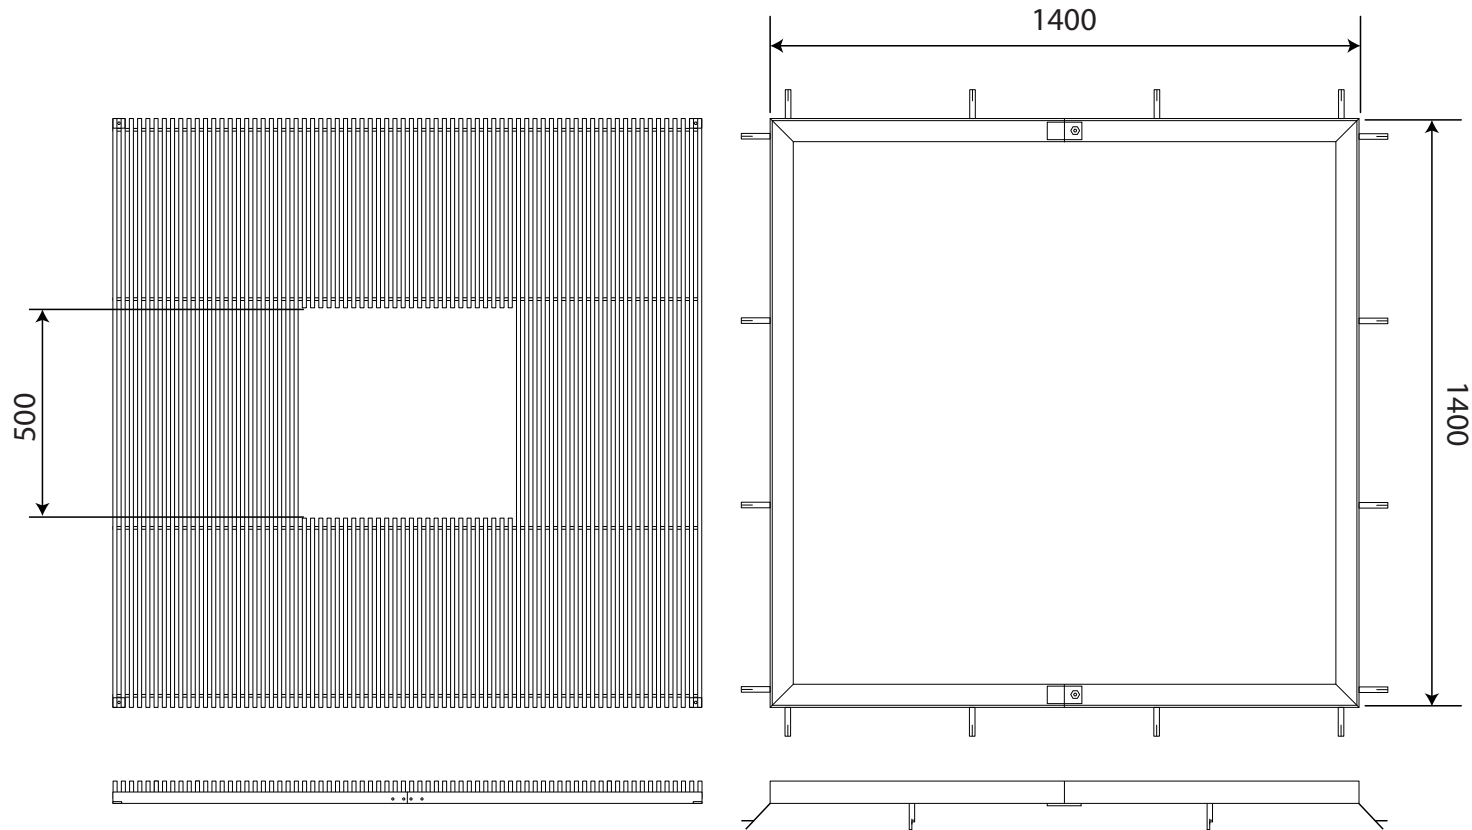

ASF

architectural street furnishings

Stainless Steel Tree Grille & Frame ASF 3000/1400/SS

Material: Stainless Steel Marine Grade 316. Other grades available on request

Finish: Top Surface of tree grille satin brushed

Supporting Frames: All tree grilles come with medium duty stainless steel frames in two halves. Other heavier duty frames or paving support frames available on request

Security Fixing: Tree grilles come with facility to fix directly to supporting frames thus increasing rigidity and also preventing unauthorised removal