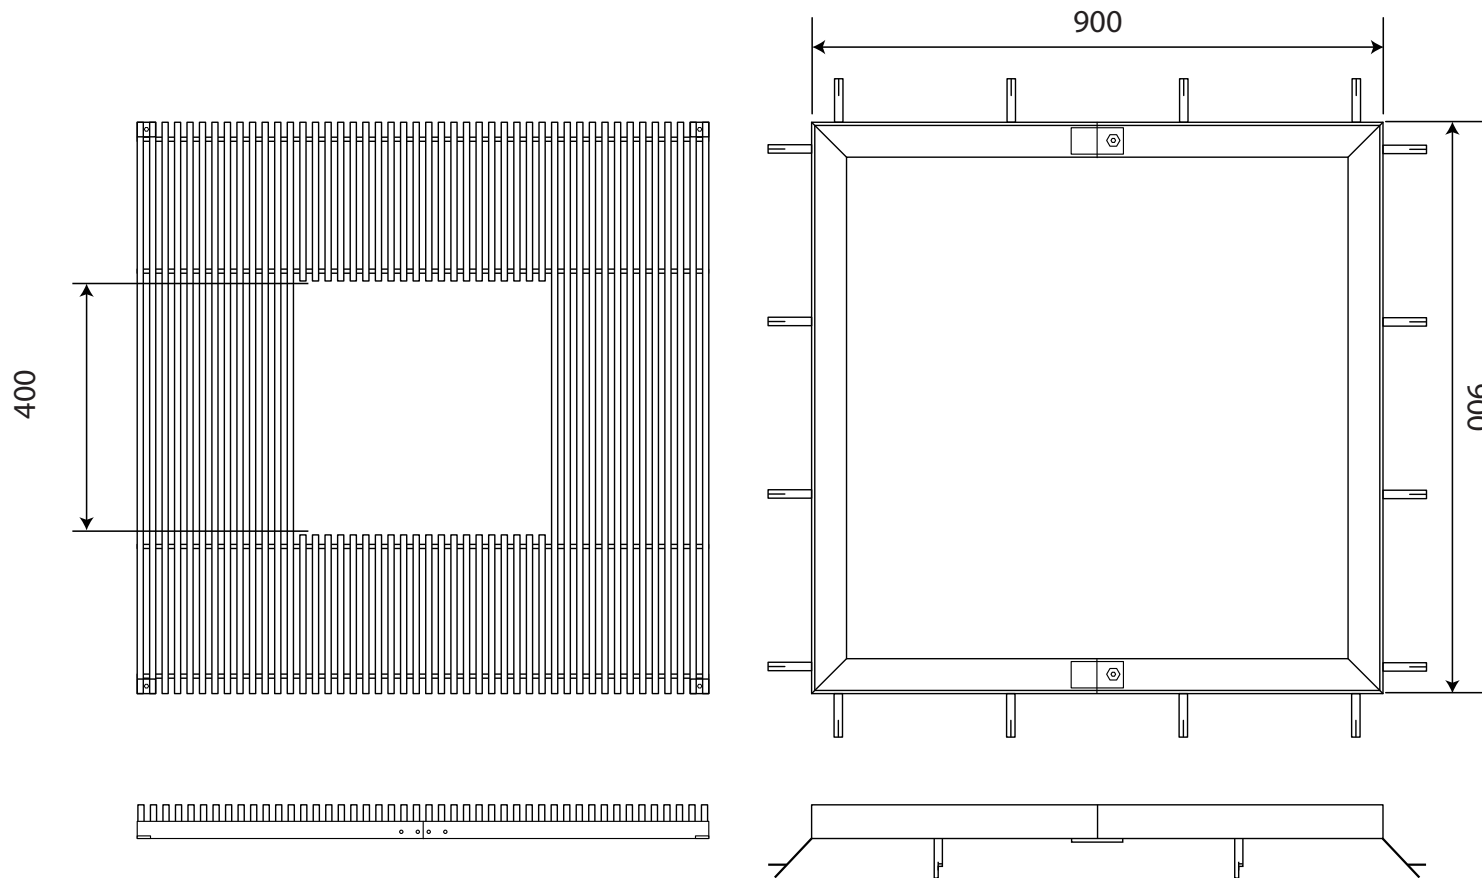

ASF

architectural street furnishings

Stainless Steel Tree Grille & Frame ASF 3000/900/SS

Material: Stainless Steel Marine Grade 316. Other grades available on request

Finish: Top Surface of tree grille satin brushed

Supporting Frames: All tree grilles come with medium duty stainless steel frames in two halves. Other heavier duty frames or paving support frames available on request

Security Fixing: Tree grilles come with facility to fix directly to supporting frames thus increasing rigidity and also preventing unauthorised removal

Irrigation Holes & Covers: We can supply tree grilles with irrigation holes and covers in order to give access to the irrigation of the tree root system. Other products relating to irrigation are available on request