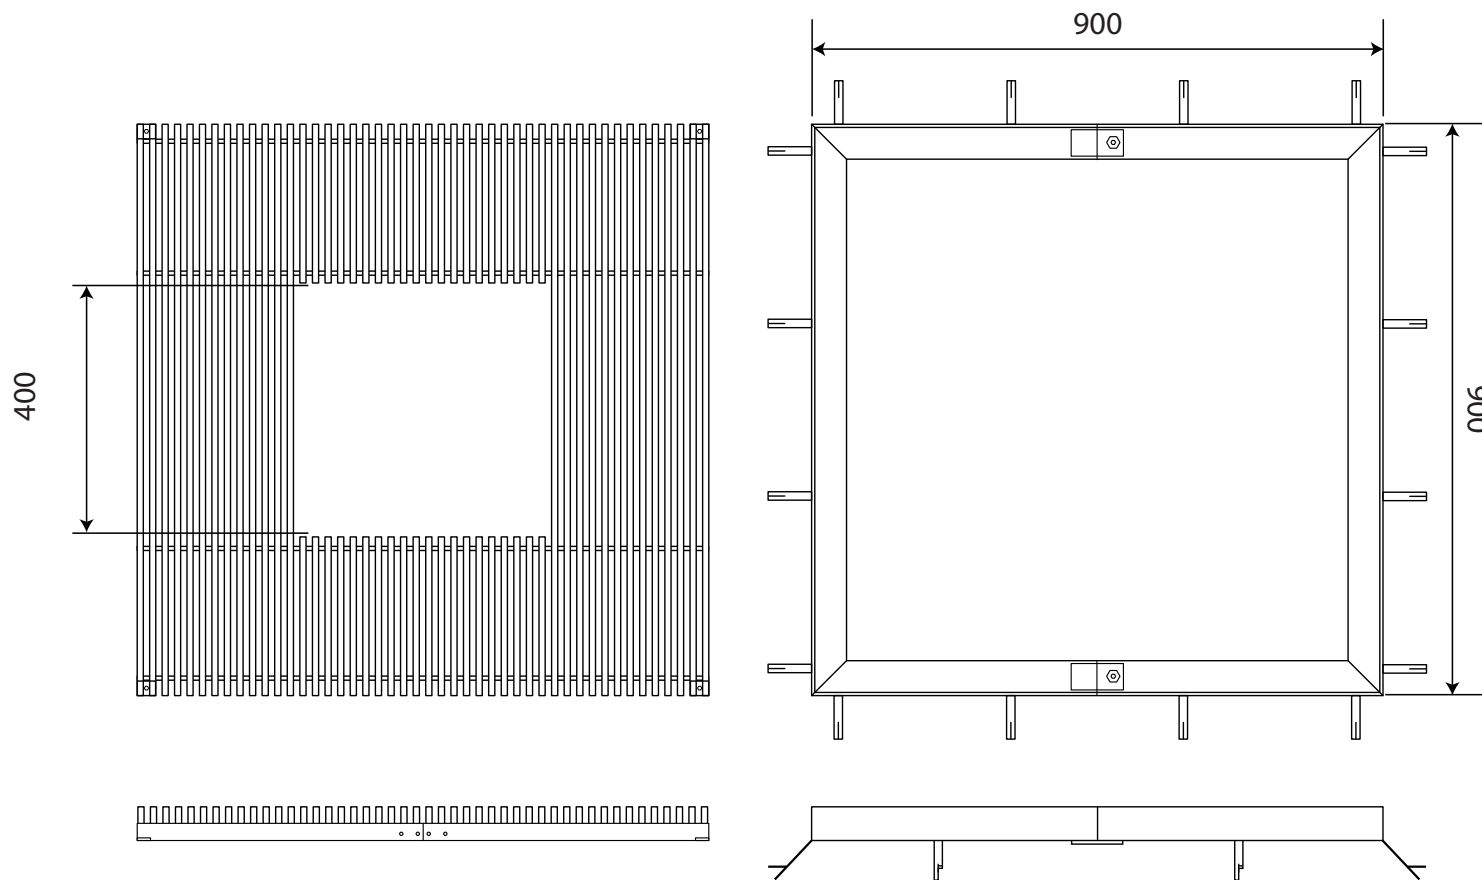

## Mild Steel Tree Grille & Frame ASF 3000/900/ST

**Material:** Mild Steel

**Finish:** Hot Dip Galvanised to BS 729 Tree Grilles can be finished in any RAL or BS Colours

**Supporting Frames:** All tree grilles come with medium duty steel frames in two halves. Other heavier duty frames or paving support frames available on request