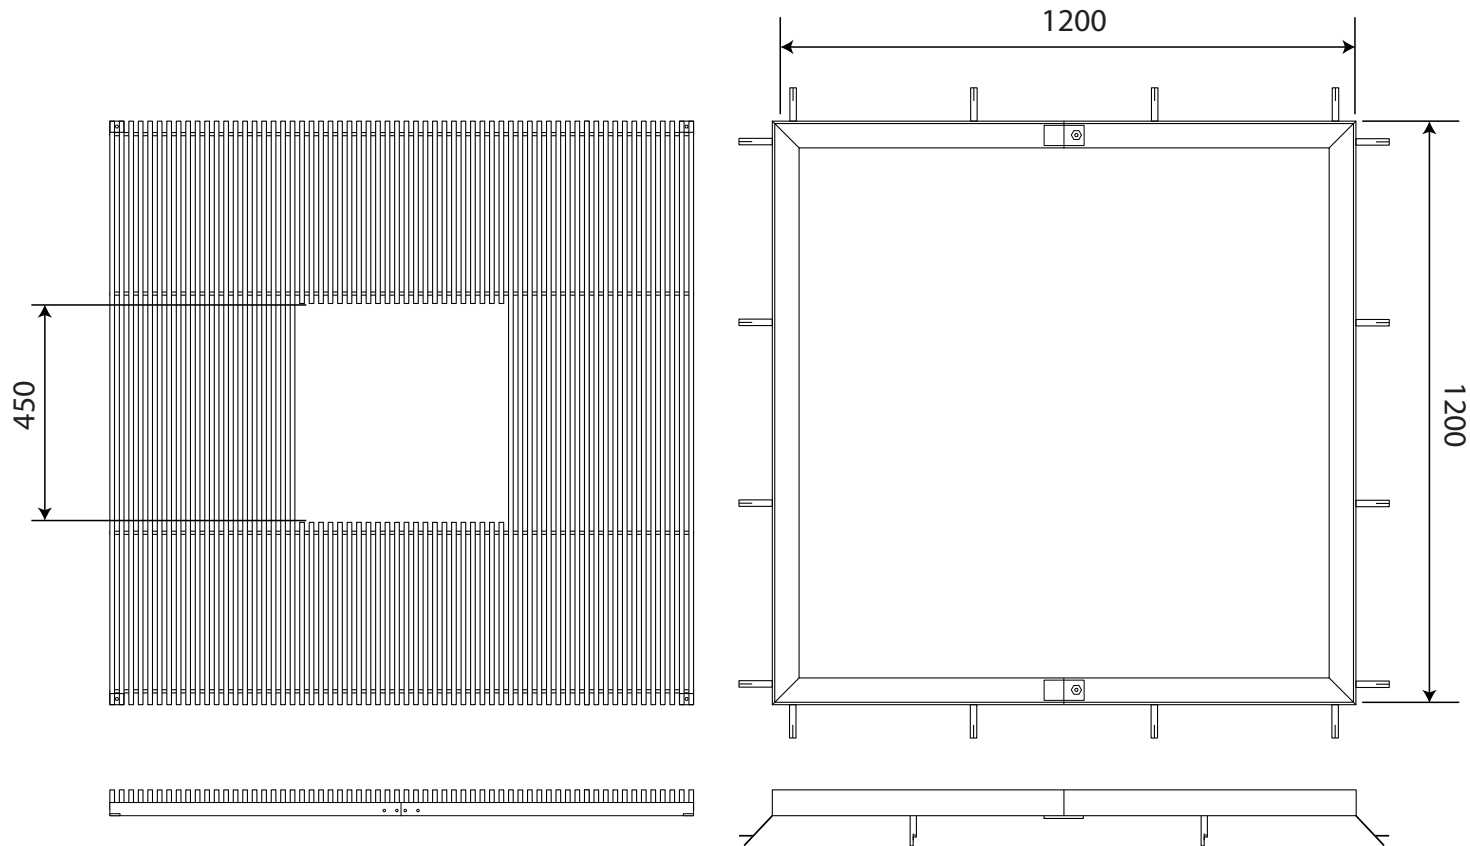

ASF

architectural street furnishings

Stainless Steel Tree Grille & Frame ASF 3000/1200/SS

Material: Stainless Steel Marine Grade 316. Other grades available on request

Finish: Top Surface of tree grille satin brushed

Supporting Frames: All tree grilles come with medium duty stainless steel frames in two halves. Other heavier duty frames or paving support frames available on request

Security Fixing: Tree grilles come with facility to fix directly to supporting frames thus increasing rigidity and also preventing unauthorised removal