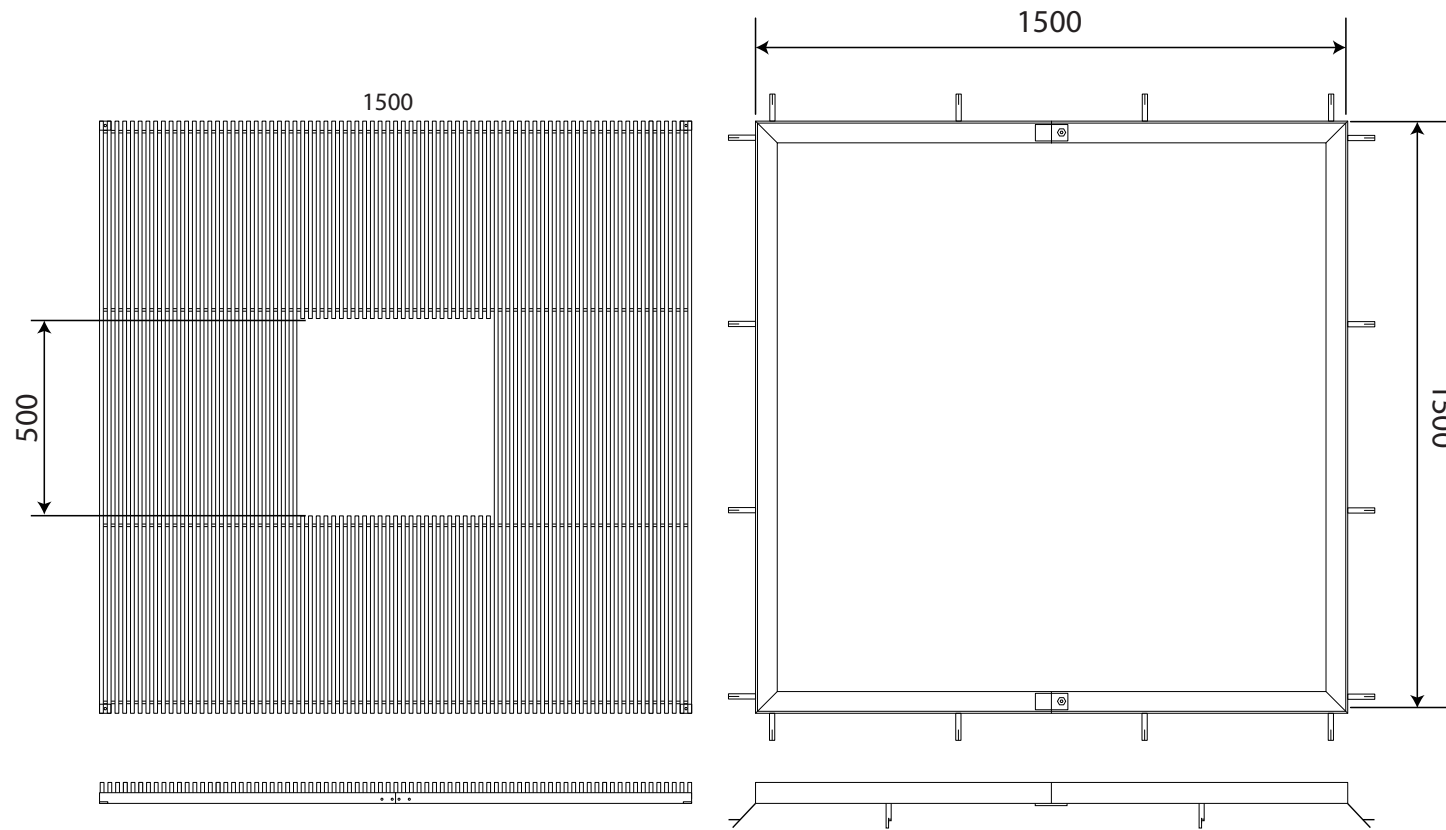

ASF

architectural street furnishings

Stainless Steel Tree Grille & Frame ASF 3000/1500/SS

Material: Stainless Steel Marine Grade 316. Other grades available on request

Finish: Top Surface of tree grille satin brushed

Supporting Frames: All tree grilles come with medium duty stainless steel frames in two halves. Other heavier duty frames or paving support frames available on request

Security Fixing: Tree grilles come with facility to fix directly to supporting frames thus increasing rigidity and also preventing unauthorised removal