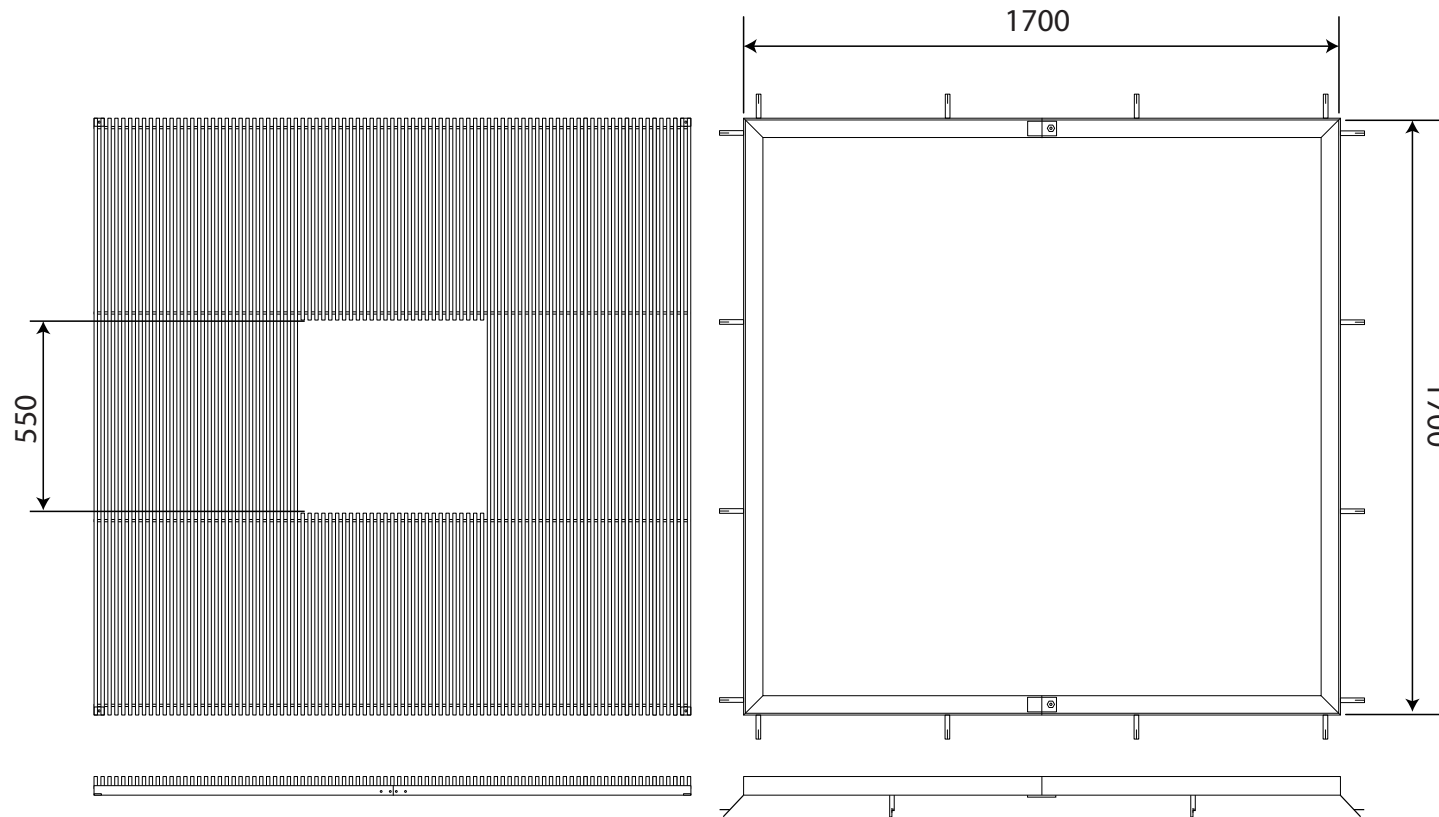

## Stainless Steel Tree Grille & Frame ASF 3000/1700/SS

**Material:** Stainless Steel Marine Grade 316. Other grades available on request

**Finish:** Top Surface of tree grille satin brushed

**Supporting Frames:** All tree grilles come with medium duty stainless steel frames in two halves. Other heavier duty frames or paving support frames available on request