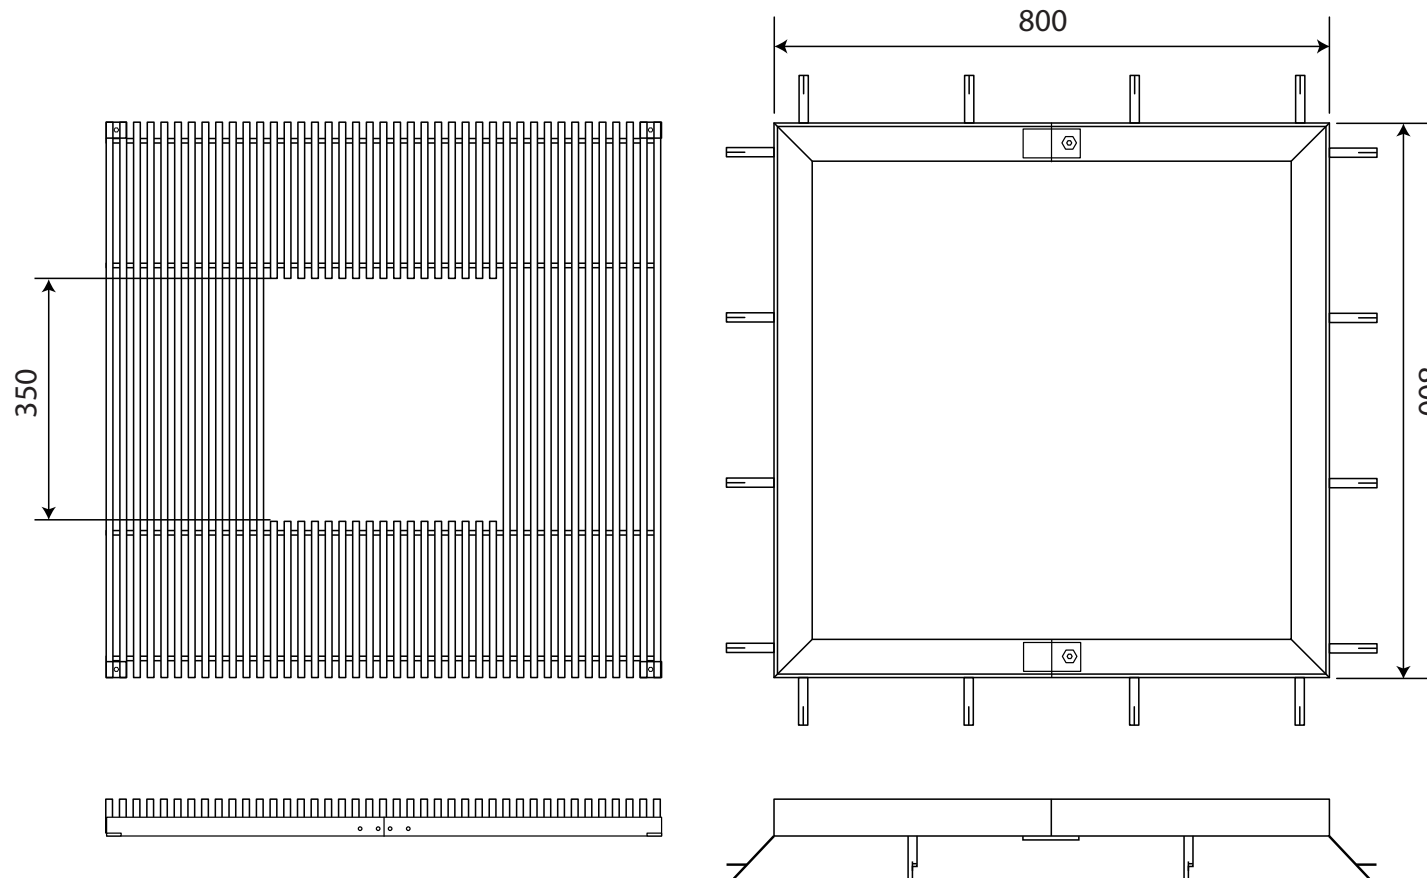

ASF

architectural street furnishings

Stainless Steel Tree Grille & Frame ASF 3000/800/SS

Material: Stainless Steel Marine Grade 316. Other grades available on request

Finish: Top Surface of tree grille satin brushed

Supporting Frames: All tree grilles come with medium duty stainless steel frames in two halves. Other heavier duty frames or paving support frames available on request

Security Fixing: Tree grilles come with facility to fix directly to supporting frames thus increasing rigidity and also preventing unauthorised removal

Irrigation Holes & Covers: We can supply tree grilles with irrigation holes and covers in order to give access to the irrigation of the tree root system. Other products relating to irrigation are available on request