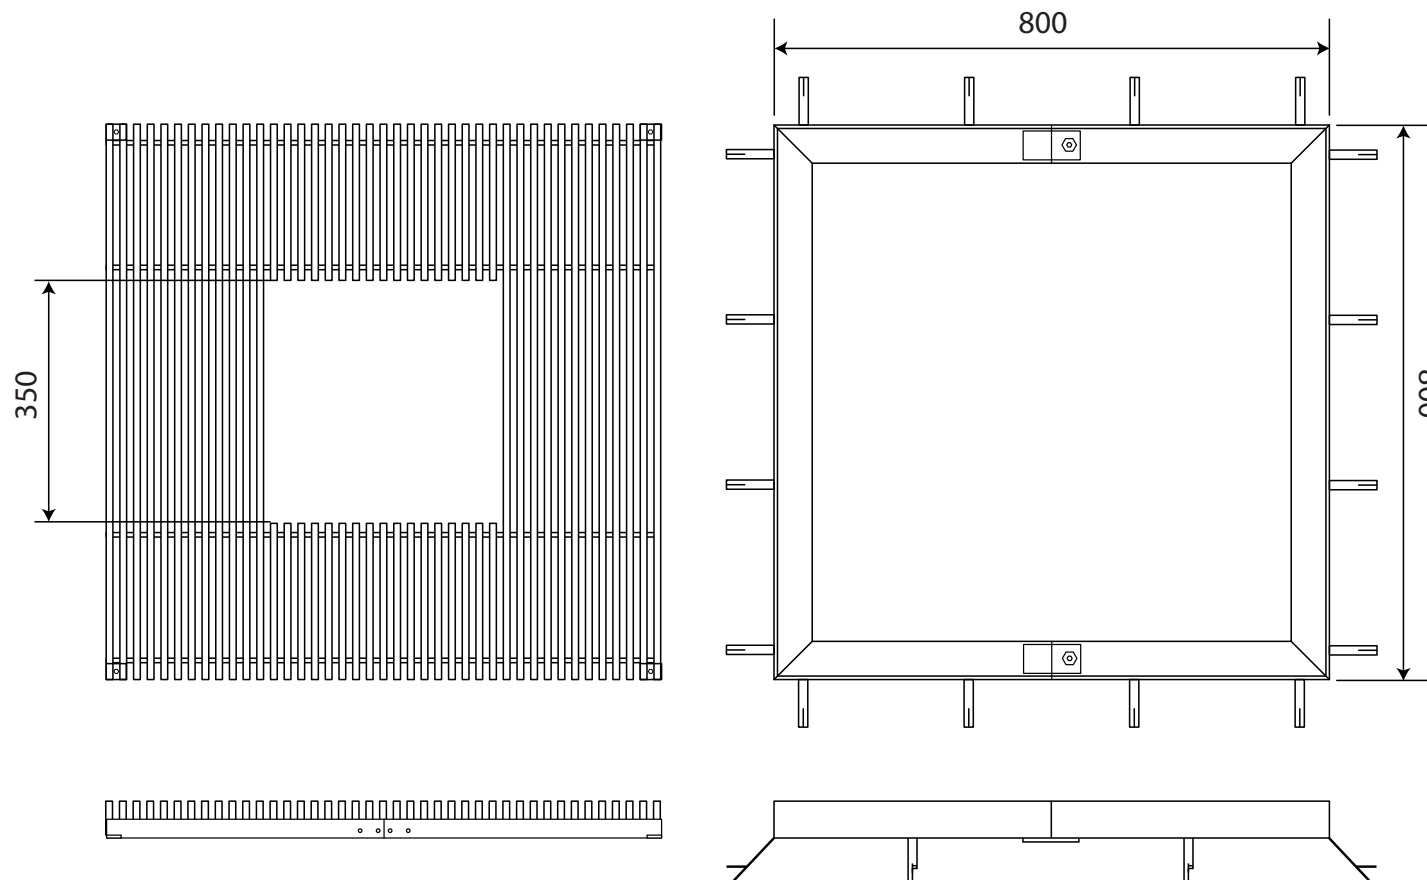

ASF

architectural street furnishings

Mild Steel Tree Grille & Frame ASF 3000/800/ST

Material: Mild Steel

Finish: Hot Dip Galvanised to BS 729 Tree Grilles can be finished in any RAL or BS Colours

Supporting Frames: All tree grilles come with medium duty steel frames in two halves. Other heavier duty frames or paving support frames available on request

Security Fixing: Tree grilles come with facility to fix directly to supporting frames thus increasing rigidity and also preventing unauthorised removal

Irrigation Holes & Covers: ASF can supply tree grilles with irrigation holes and covers in order to give access to the irrigation of the tree root system. Other products relating to irrigation are available on request